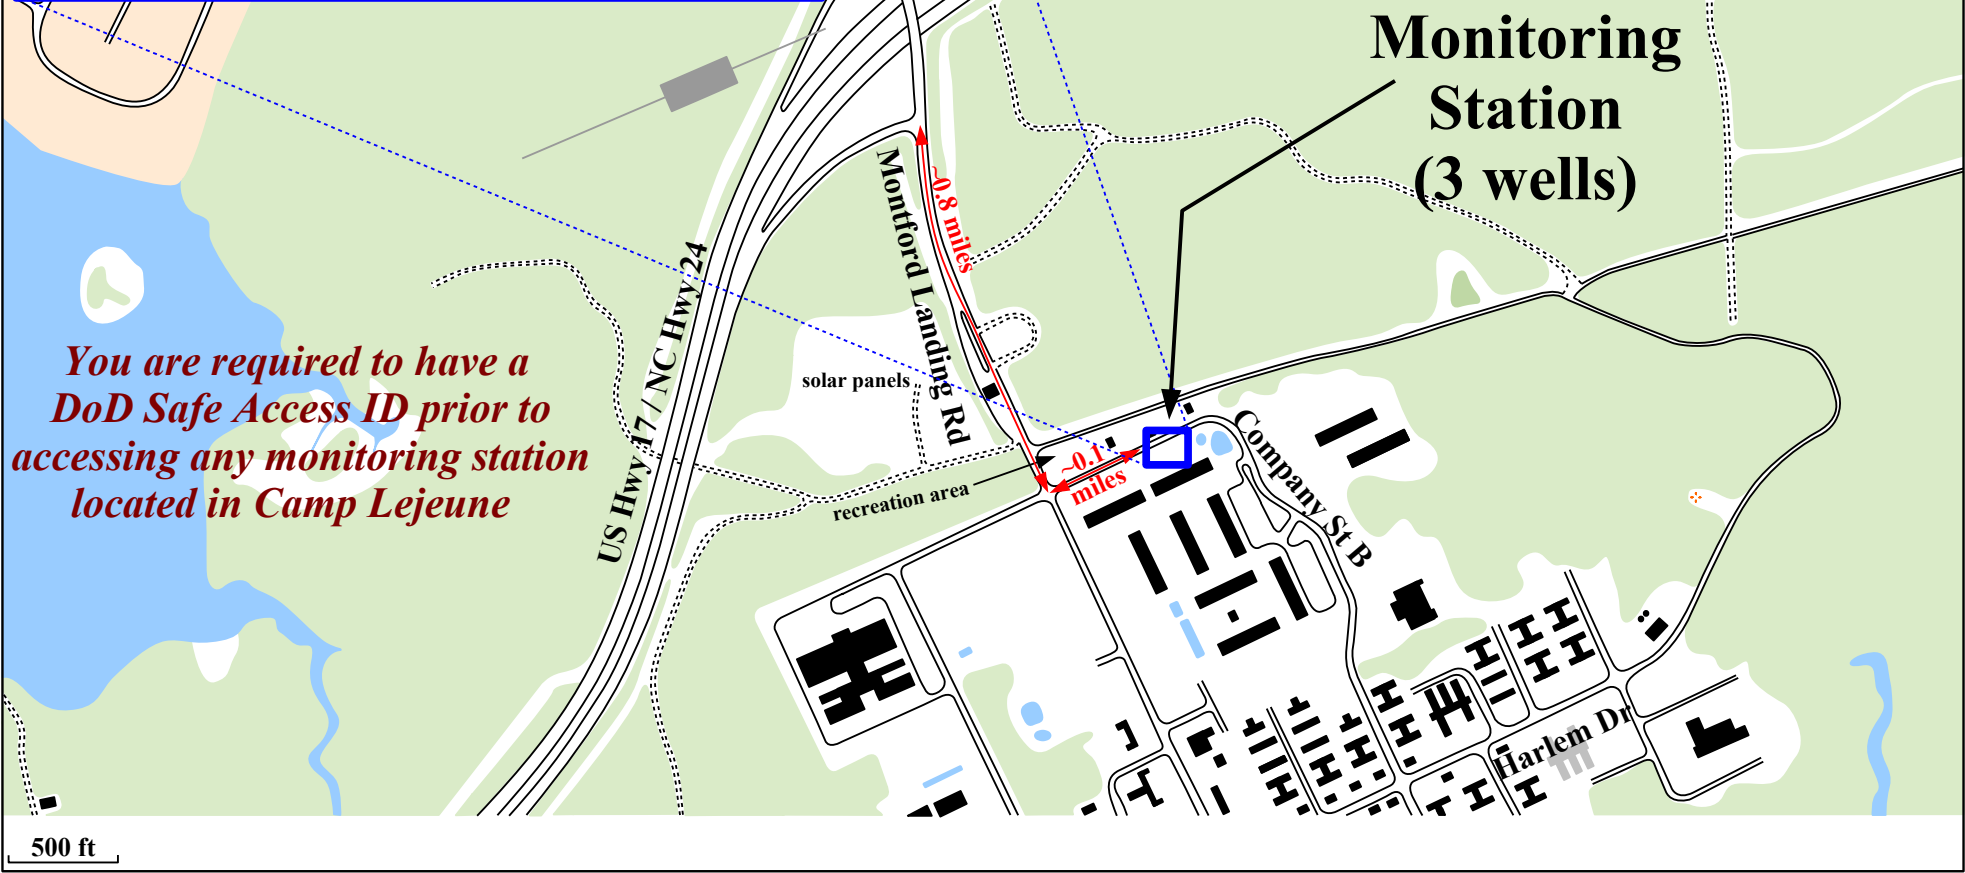

Site Map
North Carolina
Monitoring Well Network
Montford Point Site, X 24E
Jacksonville, Onslow County, NC

NOTE: This map is for informational purposes only. It does not authorize any party to enter onto any lands depicted herein.

You are required to have a DoD Safe Access ID prior to accessing any monitoring station located in Camp Lejeune

500 ft